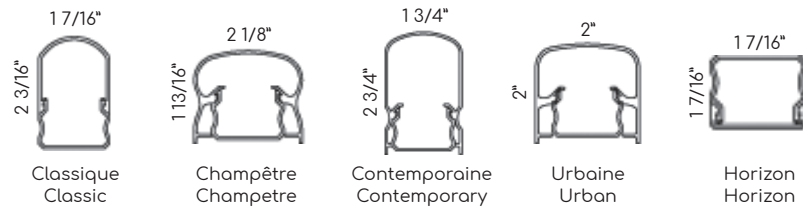

RAMPE EN ALUMINIUM

ALUMINUM RAILINGS

Avec verre trempé 5 mm / With 5 mm tempered glass			
Main courante Handrail	Verre clair Clear glass	Hauteur Height	Couleurs main courante Handrail colors
Classique Classic	Verre trempé 5 mm 5 mm tempered glass	32" | 36" | 42" | 48"	Blanc, Noir, Argile, Charbon ou Brun commercial White, Black, Clay, Slate or Commercial brown
Champêtre Champetre		32" | 36" | 42" | 48"	
Contemporaine Contemporary		32" | 36" | 42" | 48"	
Urbaine Urban		32" | 36" | 42" | 48"	
Horizon Horizon		32" | 36" | 42" | 48"	

Que ce soit une rampe en verre avec une main courante en aluminium ou une rampe avec des barotins en aluminium, chacune offre ses propres avantages en termes de design, de sécurité et de durabilité.

- Choix de cinq mains courantes s'adaptant au style que vous recherchez.
- Sections sur mesure et pré-assemblées, selon vos besoins, pour une installation rapide et facile.

Whether it's a glass railing with an aluminum handrail or a railing with aluminum balusters, each offers its own advantages in terms of design, safety and durability.

- Choice of five handrails to match the style you're looking for.
- Customized and pre-assembled sections to suit your needs, for quick and easy installation.