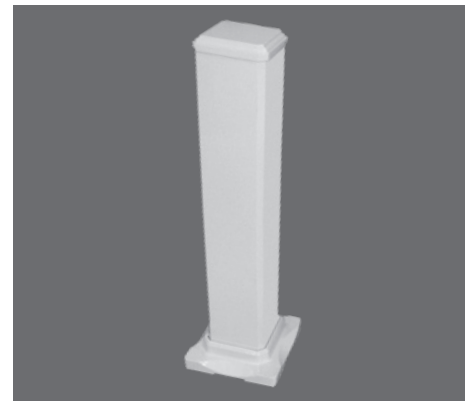

Poteau de coin 1 3/4" ou 3"
Newel post 1 3/4" or 3"