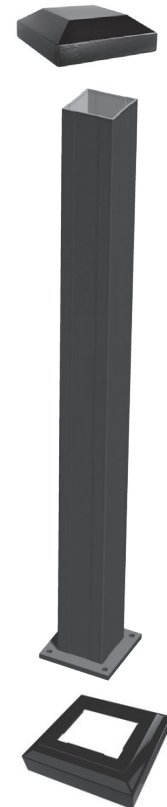

RAMPE À CÂBLES VERTICAUX

VERTICAL CABLE RAILINGS

Câbles 3/16" en acier inoxydable / 3/16" Stainless steel cables			
Main courante Handrail	Longueur des sections Section length	Hauteur Height	Couleurs main courante Handrail colors
Texturée Textured	72" | 96"	36" | 42"	Blanc, Bronze ou Noir White, Bronze or Black

Avec sa main courante et sa lisse en aluminium, associée à des câbles en acier inoxydable de qualité supérieure, ce système de rampe offre une combinaison de durabilité, de style et de sécurité. Les câbles en acier permettent une vue dégagée à travers la rampe, ce qui peut être avantageux pour les espaces où la visibilité est importante. L'aluminium et l'acier sont des matériaux faciles à entretenir. Choix de trois couleurs texturées pour les mains courantes et lisses pouvant satisfaire à tous les goûts.

With its aluminum handrail and bottom rail, combined with high-quality stainless steel cables, this railing system offers a combination of durability, style and safety. Stainless steel cables allow an unobstructed view through the railing, which can be advantageous for spaces where visibility is important. Aluminum and stainless steel are easy to maintain. Choice of three textured colors for handrails and bottom rails to suit all needs.

Poteau de coin
2 1/2" ou 3 1/4"
Newel post
2 1/2" or 3 1/4"