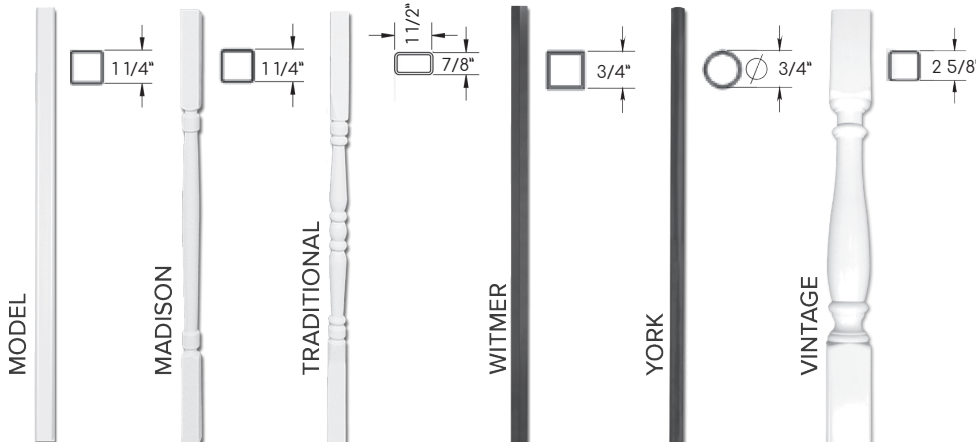

Balustre Baluster	Longueur de section rampe Railing section length	Hauteur Height	Couleurs Colors
Série 200 / 200 series			
Model	72" | 96" | 120"	36" | 42"	Blanc ou option peinture personnalisée disponible White or custom paint available *Witmer & York: Barotin noir / Black baluster
Madison	72" | 96" | 120"	36"	
Witmer	72" | 96" | 120"	36"	
York	72" | 96" | 120"	36" | 42"	
Série 1000 / 1000 series			
Model	48" | 72" | 96" | 120"	36" | 42"	Blanc ou option peinture personnalisée disponible White or custom paint available *Witmer & York: Barotin noir / Black baluster
Madison	48" | 72" | 96" | 120"	36" | 42"	
Traditional	48" | 72" | 96" | 120"	36" | 42"	
Witmer	48" | 72" | 96" | 120"	36"	
York	48" | 72" | 96" | 120"	36" | 42"	
Série 3000 / 3000 series			
Model	48" | 72" | 96" | 120"	36" | 42"	Blanc ou option peinture personnalisée disponible White or custom paint available *Witmer & York: Barotin noir / Black baluster
Madison	48" | 72" | 96" | 120"	36" | 42"	
Traditional	48" | 72" | 96" | 120"	36" | 42"	
Witmer	48" | 72" | 96" | 120"	36"	
York	48" | 72" | 96" | 120"	36" | 42"	
Série 5000 / 5000 series			
Vintage	48" | 72" | 96" | 120"	36" | 42"	Blanc ou option peinture personnalisée disponible White or custom paint available

Longueur de 120" disponible uniquement pour une hauteur de rampe de 36" / 120" length only available for 36"-high railing