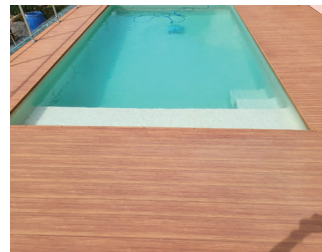

L'élégance et la durabilité réunies
Fabriquées en Europe, les planches en aluminium bénéficient de plus de 20 ans de savoir-faire.

- **Écologique :** Aluminium pur, 100 % recyclable pour un choix durable et responsable.
- **Imperméable :** Profitez d'un espace sec et utilisable sous le balcon ou la terrasse.
- **Confort thermique :** Température de surface confortable en toutes saisons.
- **Surface antidérapante :** Finition texturée pour offrir une adhérence optimale.
- **Choix de 4 couleurs au fini bois :** Peinture haut de gamme offrant la meilleure garantie sur le marché.
- **Entretien facile :** Nettoyage occasionnel au besoin.
- **Marches :** En une seule pièce de 11 pouces de profondeur.

Elegance and durability combined
Made in Europe, aluminum boards benefit from over 20 years of know-how.

- **Ecological:** Pure aluminum, 100% recyclable for a sustainable and responsible choice.
- **No drip-through:** Enjoy a dry and usable space under your balcony or terrace.
- **Thermal comfort:** Surface temperature comfortable in all seasons.
- **Non-slip surface:** Textured finish for optimum grip.
- **Choice of 4 wood-finish colors:** Top-of-the-range paint offering the best warranty on the market.
- **Easy maintenance:** Occasional cleaning if needed.
- **Steps:** One-piece, 11" deep.

La couleur réelle des planches peut différer légèrement.
The actual color of the boards may vary slightly.

6455, boul. Laurier Ouest, Saint-Hyacinthe, Québec J2S 9A5
450.261.8181 | 1.800.669.4943 | info@camemat.com
camemat.com

Épaisseur Thickness	Largeur Width	Longueur Length
1"	4 3/4"	4' | 6' | 8' | 10' | 12' | 14' | 16' | 22'