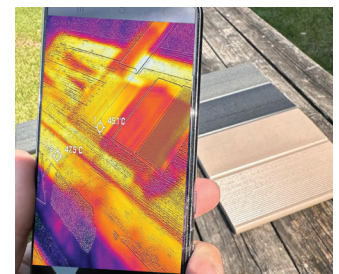

Épaisseur Thickness	Largeur Width	Longueur Length
3/4"	5 1/2"	4' | 6' | 8' | 10' | 12' | 16' | 20'